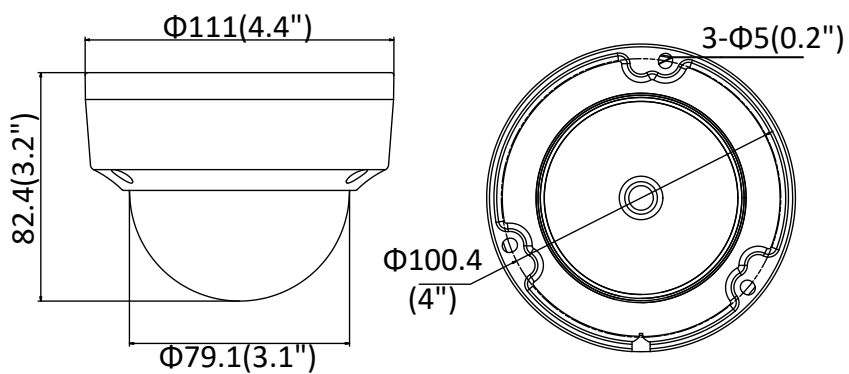

TBK-MD9622

DIMENSIONS

Unit: mm

ACCESSORIES