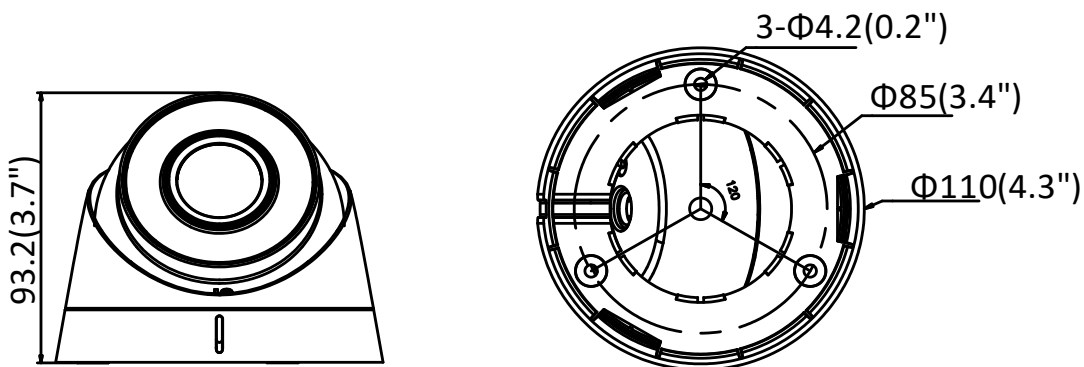

TBK-MD9641

DIMENSIONS

Unit:mm(inch)